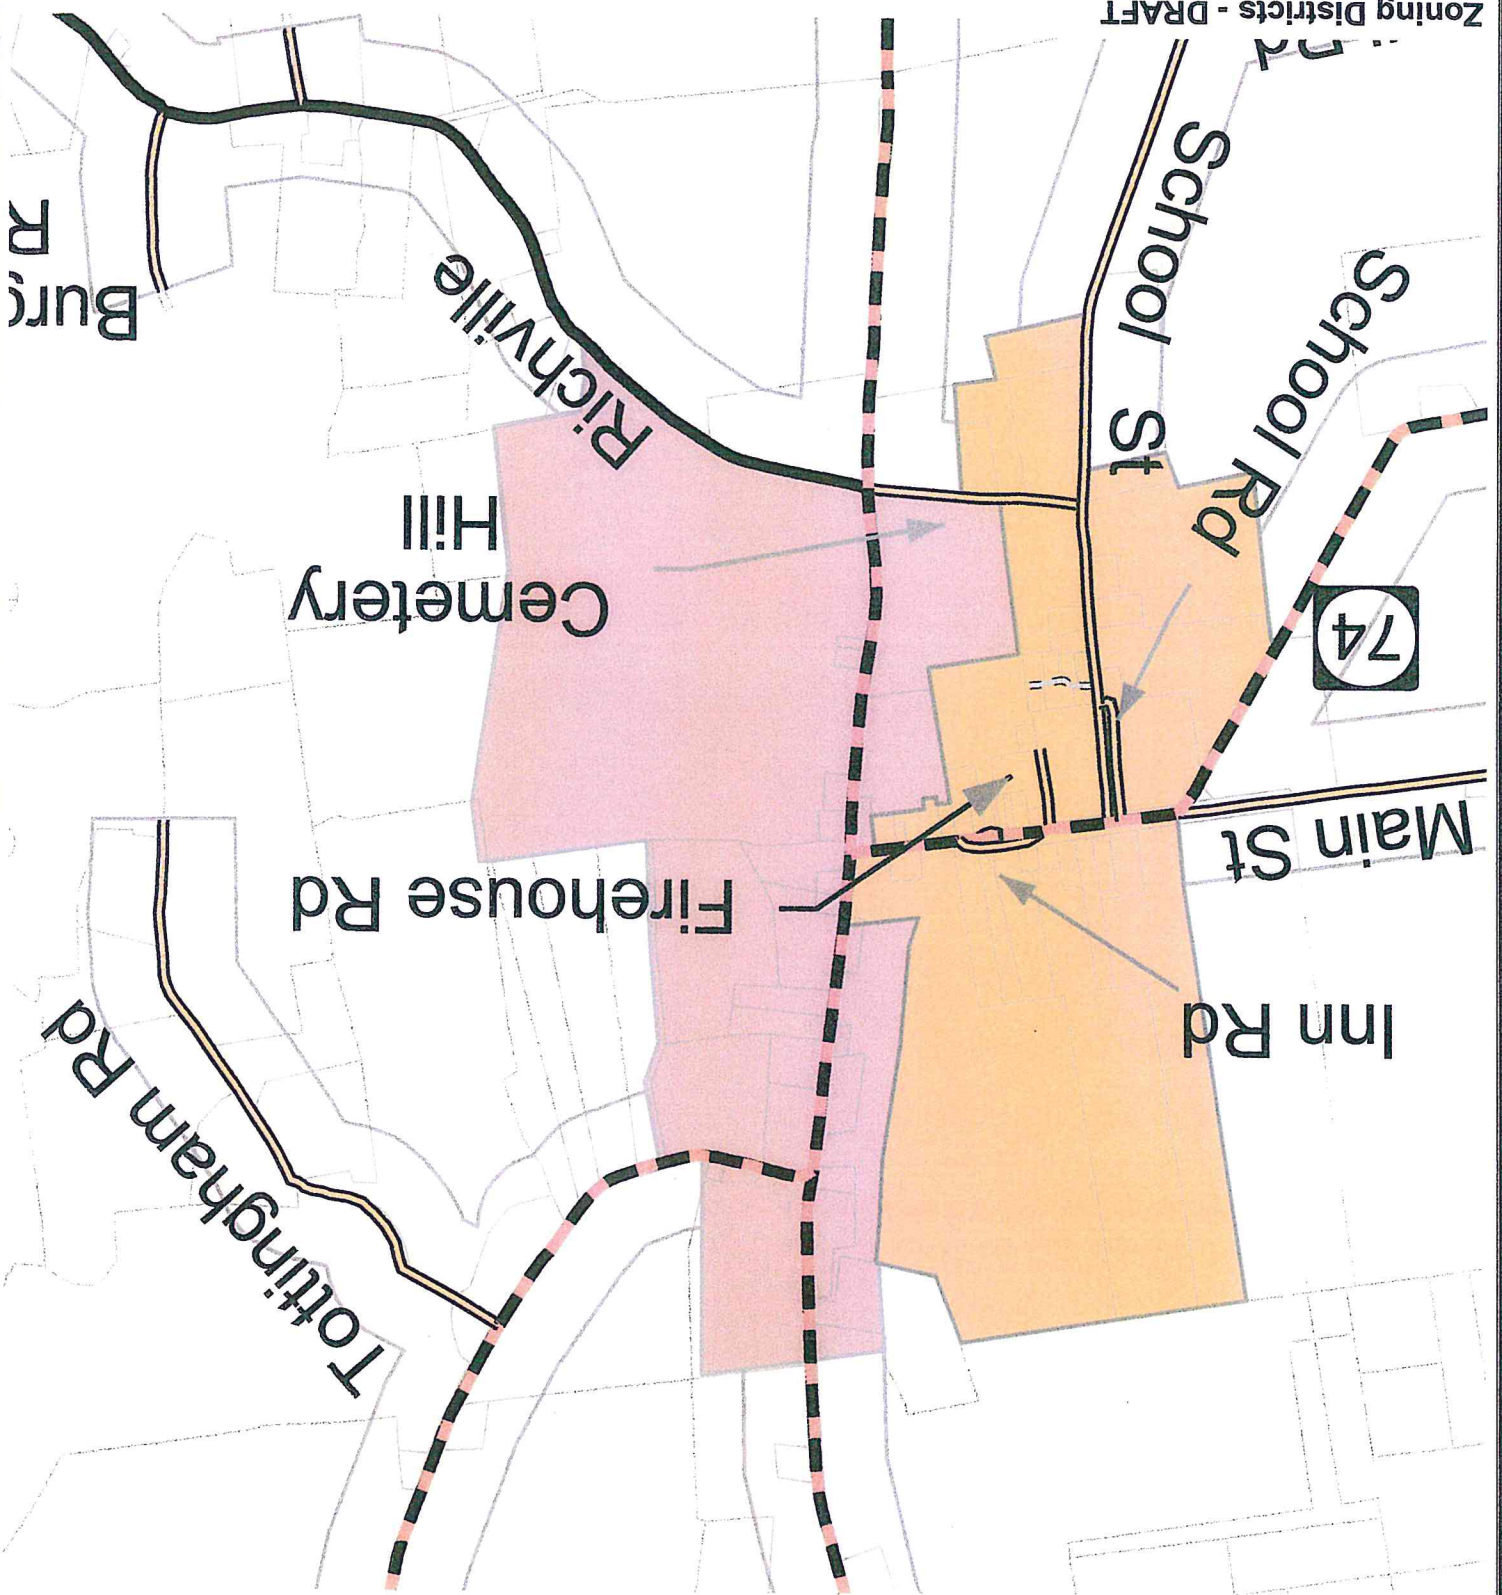

Town of Shoreham Zoning Map

- Zoning Districts - DRAFT**
- Village Commercial (VC)
 - Village Residential (VR)
 - Medium Density Residential (MDR)
 - Low Density Residential (LDR)
 - Agricultural District (AG)

Zoning Districts:
 DRAFT March, 2013; Revised April, 2014
 ACRPC 4/2014

Town of Shoreham - Zoning Map - Village Area

Zoning Districts - DRAFT

- Village Commercial (VC)
- Village Residential (VR)
- Medium Density Residential (MDR)
- Low Density Residential (LDR)
- Agricultural District (AG)

ACRPC 4/2014

Zoning Districts: DRAFT March, 2013; Revised, April 2014

ADDISON COUNTY
REGIONAL PLANNING COMMISSION