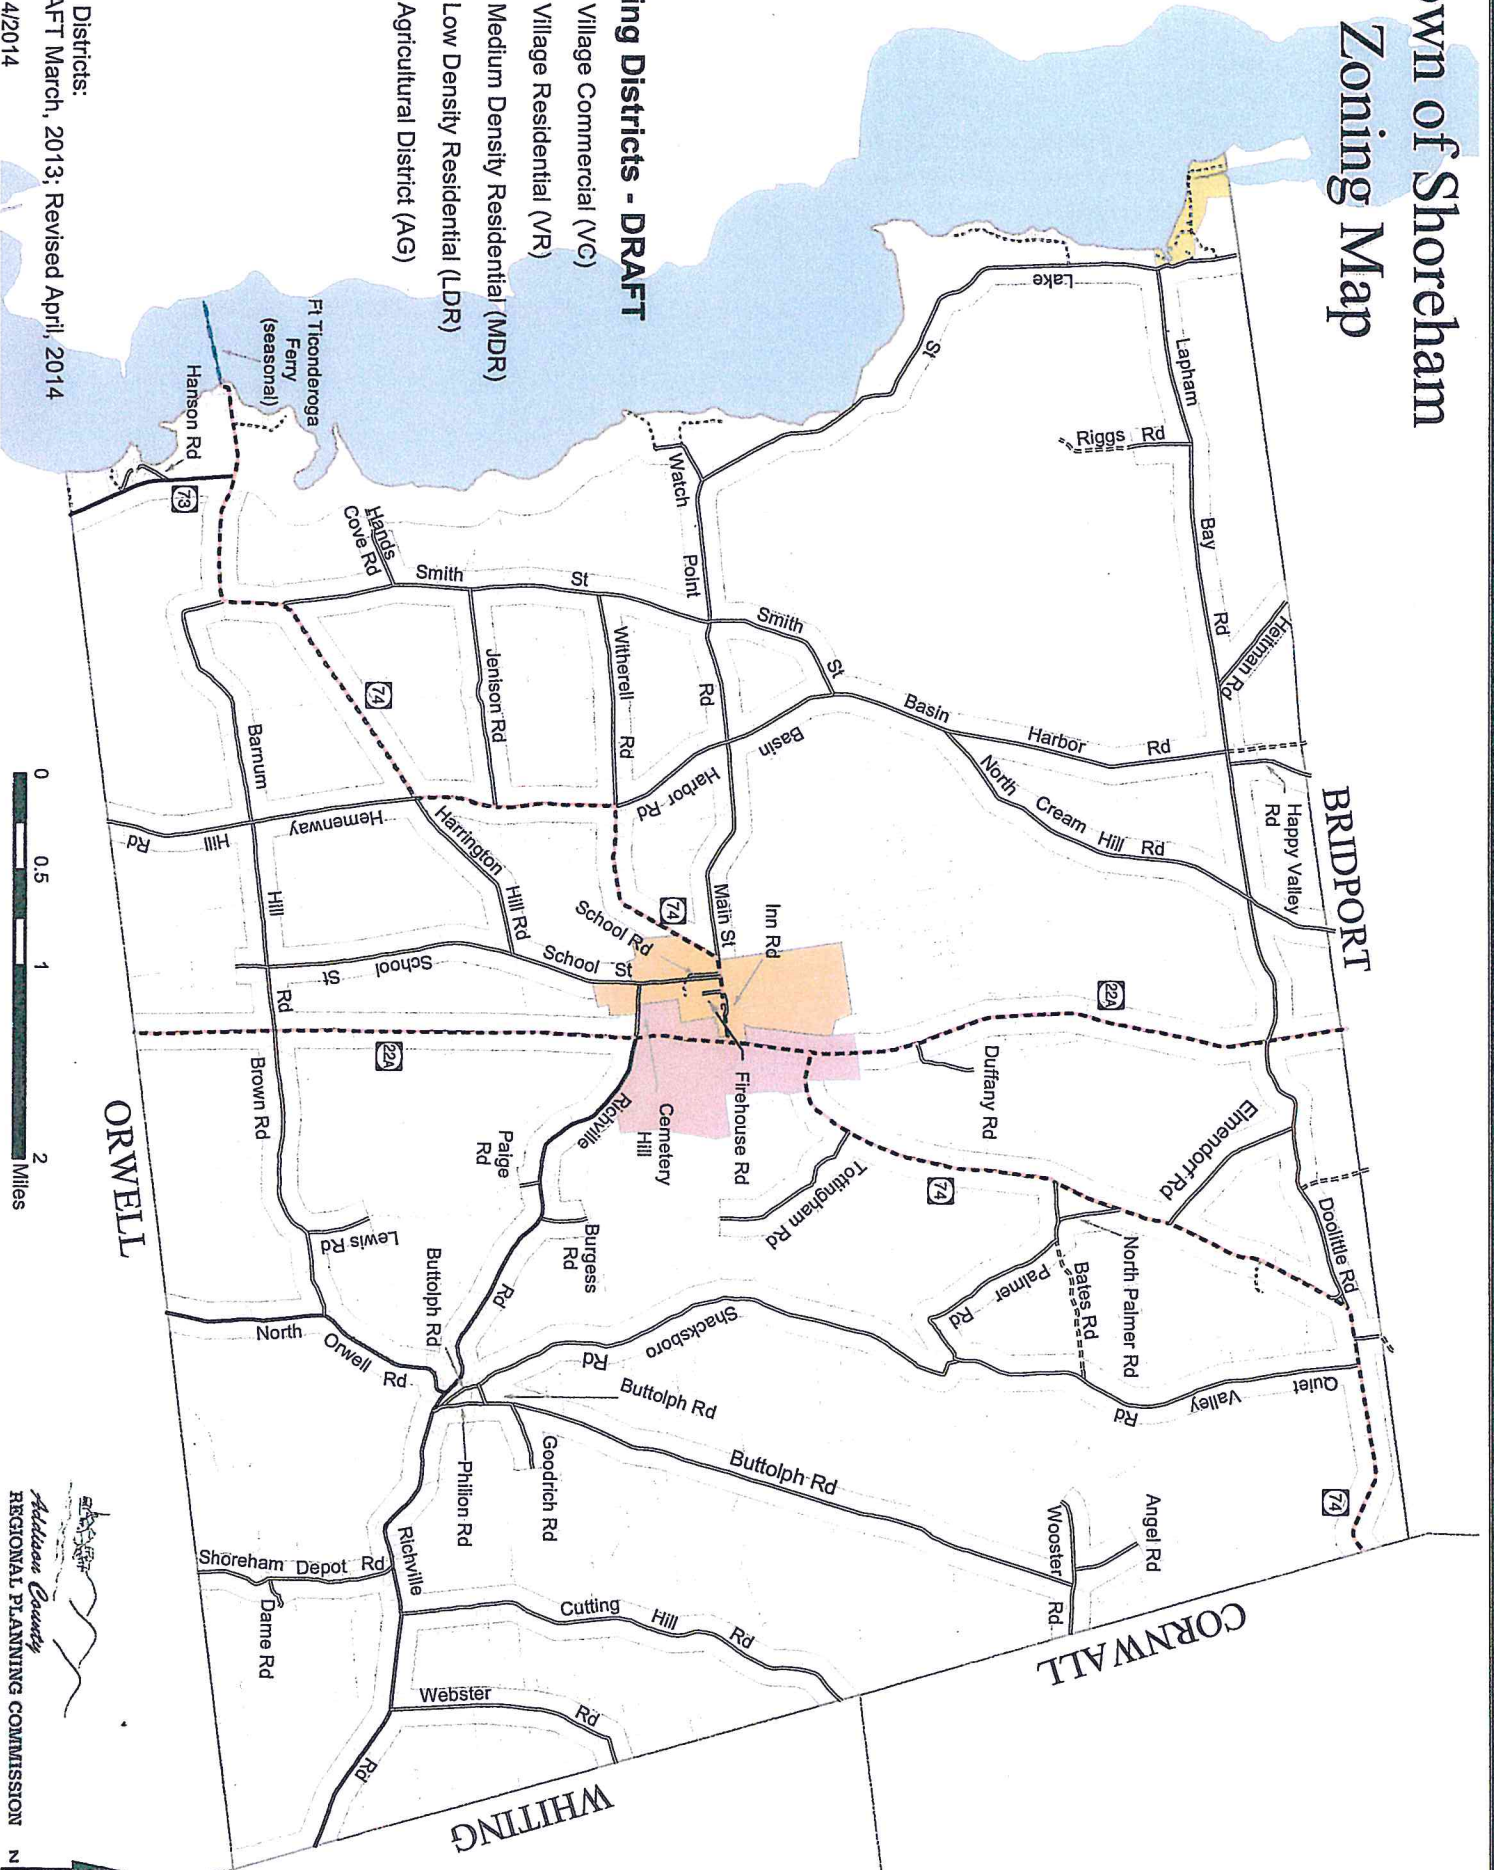

Town of Shoreham Zoning Map

- Zoning Districts - DRAFT**
- Village Commercial (VC)
 - Village Residential (VR)
 - Medium Density Residential (MDR)
 - Low Density Residential (LDR)
 - Agricultural District (AG)

Zoning Districts:
 DRAFT March, 2013; Revised April, 2014
 ACRPC 4/2014

Town of Shoreham - Zoning Map - Village Area

Zoning Districts - DRAFT

- Village Commercial (VC)
- Village Residential (VR)
- Medium Density Residential (MDR)
- Low Density Residential (LDR)
- Agricultural District (AG)

ACRPC 4/2014

Zoning Districts: DRAFT March, 2013; Revised, April 2014

ADDISON COUNTY
REGIONAL PLANNING COMMISSION